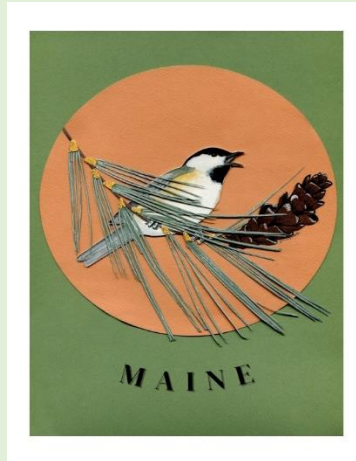

Coastal Birds Set (CBS4x5)

Wild Birds Set (WBS4x5)

Pollinator Set (PS4x5)

Fine Art Prints

Size: 8"x8", 8"x10" with 1" margin on all sides
Format: Giclee print on fine art paper
Packaging: recycled plastic sleeve
Packing: cardboard folder, cardboard box
Minimums: 3 mixed or same design
Price: \$14

State Birds and Flowers

CT10x8
Robin, Mountain Laurel

ME10x8
Chickadee, White Pine

MA10x8
Chickadee, Trailing Arbutus

NH10x8
Purple Finch, Lady's Slipper

VT10x8
Hermit Thrush, Red Clover

RI10x8
Rhode Island Red Hen, Violets