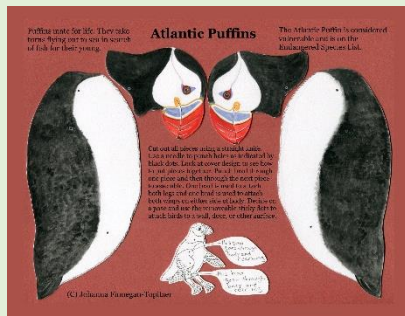

PP8x8
Porcupine, White Pinecone

SH8x8
Snowshoe Hare, Clover

RC8x8
Raccoon, Bunchberry

RF8x8
Red Fox, New England Aster

WD8x8
White-tail Doe, Lady Slipper

Garlands

Size: 4"x4" pennant, 10 pennants long
Format: cotton string of 10 threaded pennants, full color on thick paper board
Packaging: cardboard case with open window, label on reverse
Packing: paper wrap, cardboard box
Minimum: 2 per design
Price: \$10

BSG
Barn Swallow

CMG
Chipmunk

RFG
Red Fox

LMG
Luna Moth

Poseable Art (Kits)

Size: 8 1/2 "x 11" cards
 Format: kit with 2 sheets of cardstock, brads, sticky dots, art knife
 Packaging: recycled clear plastic sleeves, mini kraft paper envelope, front sticker with image of figure
 Packing: paper wrap, cardboard box
 Minimums: 3 per design
 Price: \$12

GEKIT
Great Egret (2 sheets)

GBHKIT
Great Blue Heron (2 sheets)

PUFFKIT
Puffin (2 birds, 2 sheets)

BBKIT
Black Bear (2 sheets)

Stickers

Size: 3x3"
 Format: vinyl sticker, custom text option
 Packaging: open
 Packing: cardboard folder, cardboard box
 Minimums: 25 per design
 Price: \$2.50