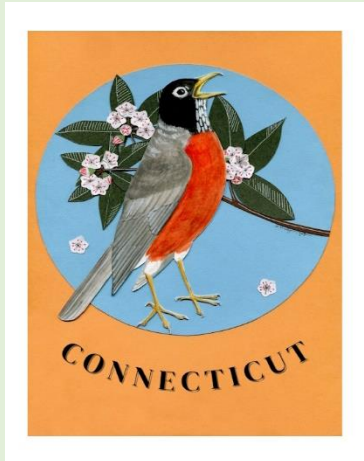

Fine Art Prints

Size: 8"x8", 8"x10" with 1" margin on all sides
Format: Giclee print on fine art paper
Packaging: recycled plastic sleeve
Packing: cardboard folder, cardboard box
Minimums: 3 mixed or same design
Price: $14

State Birds and Flowers

CT10x8
Robin, Mountain Laurel